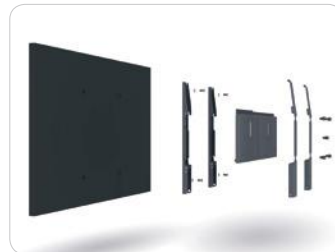

Universal medium flat panel bracket. Suitable for quick and safe installing to floor stands, wall-and ceiling mounts.

Max mounting range in mm.: W670 x H446

The ideal non-brand related product for rental and staging applications in the professional AV.

The Uniflatfix Pro flat panel brackets are designed to enhance the flexibility of the Audipack L&S concept. The Uniflatfix Pro is the perfect adjustable interface between the flat panel and the Audipack flat panel accessories.

Unlike brand related Audipack flat panel brackets which have been designed to fit exactly onto a specific brand and type of flat panel, the Uniflatfix Pro flat panel brackets are adjustable to fit varying mounting points.

- ▲ **Universal mounting interface**
- ▲ **Suitable for any brand and type of screen**
- ▲ **Quick installation onto any Audipack product**
- ▲ **Lockable**