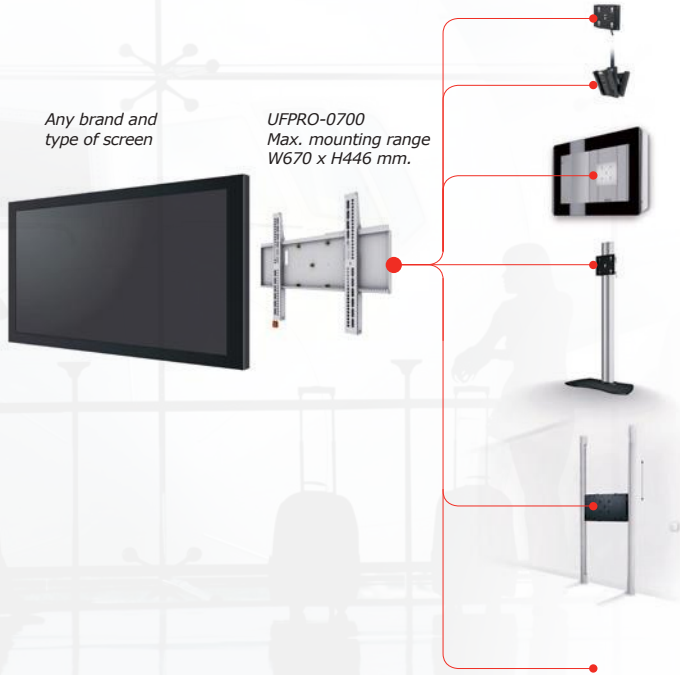

### UFPRO-0700

Any brand and type of screen

UFPRO-0700  
Max. mounting range  
W670 x H446 mm.

Wall mounts

Ceiling mounts

Housings

Floor stands

Lift systems

Etc.

**Universal medium flat panel bracket. Suitable for quick and safe installing to floor stands, wall-and ceiling mounts.**

**Max mounting range in mm.: W670 x H446**

The ideal non-brand related product for rental and staging applications in the professional AV.

The Uniflatfix Pro flat panel brackets are designed to enhance the flexibility of the Audipack L&S concept. The Uniflatfix Pro is the perfect adjustable interface between the flat panel and the Audipack flat panel accessories.

- ▲ **Universal mounting interface**
- ▲ **Suitable for any brand and type of screen**
- ▲ **Quick installation onto any Audipack product**
- ▲ **Lockable**