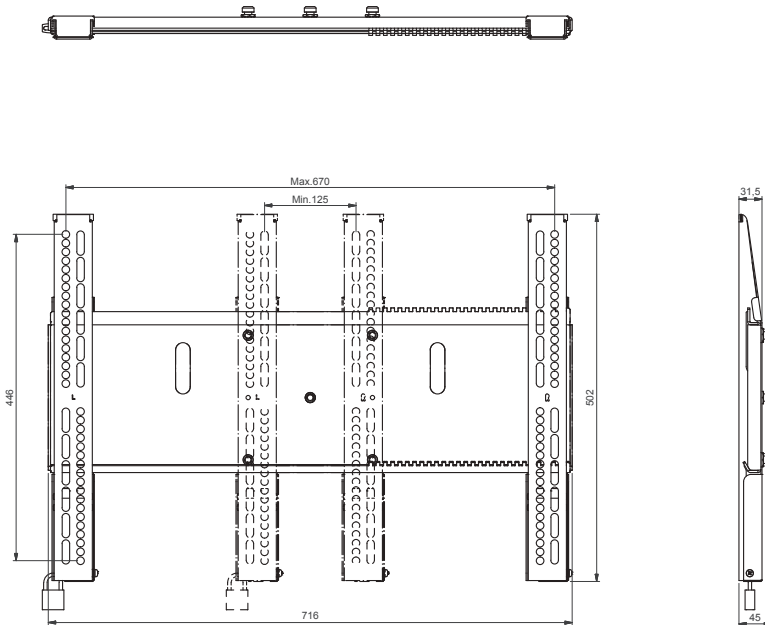

### Technical specifications

Dimensions in mm.	W716 x D32 x H502
Max. mounting range in mm.	W670 x H446
Min. mounting range in mm.	W125
Max. load	85 Kg
Standard colours:	Black RAL 9005 Grey RAL 9006
Screen positioning	Landscape and portrait
Suitable for	Any brand and type of screen
Applicable on	All audipack products with L&S3/5 Wall mounts Wall arms Ceiling mounts Ceiling to floor solutions Truss mounts Floor stands Video wall systems Lift systems Housings Etc.